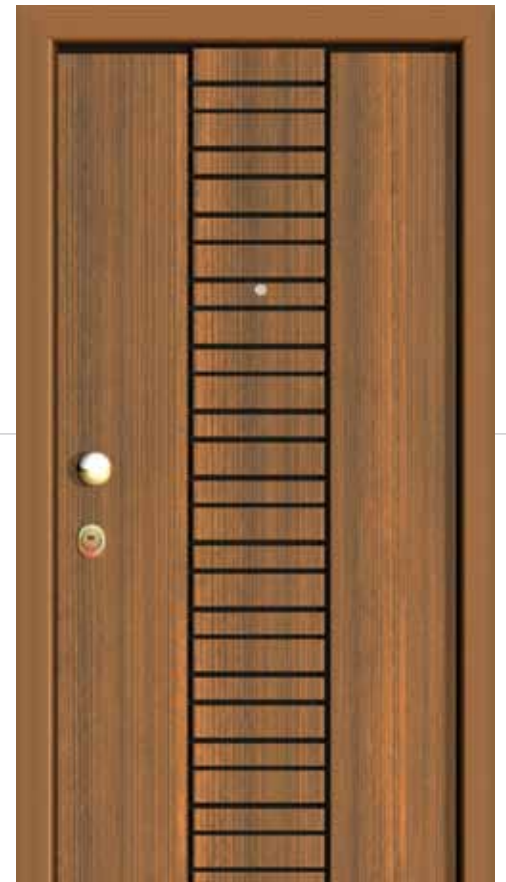

All modern designs are available in a variety of wood and PVC colours. Please refer to the colour chart on page 53.

ET850128

ET850129

ET850130

ET850131

ET850132

ET850133

Security Doors