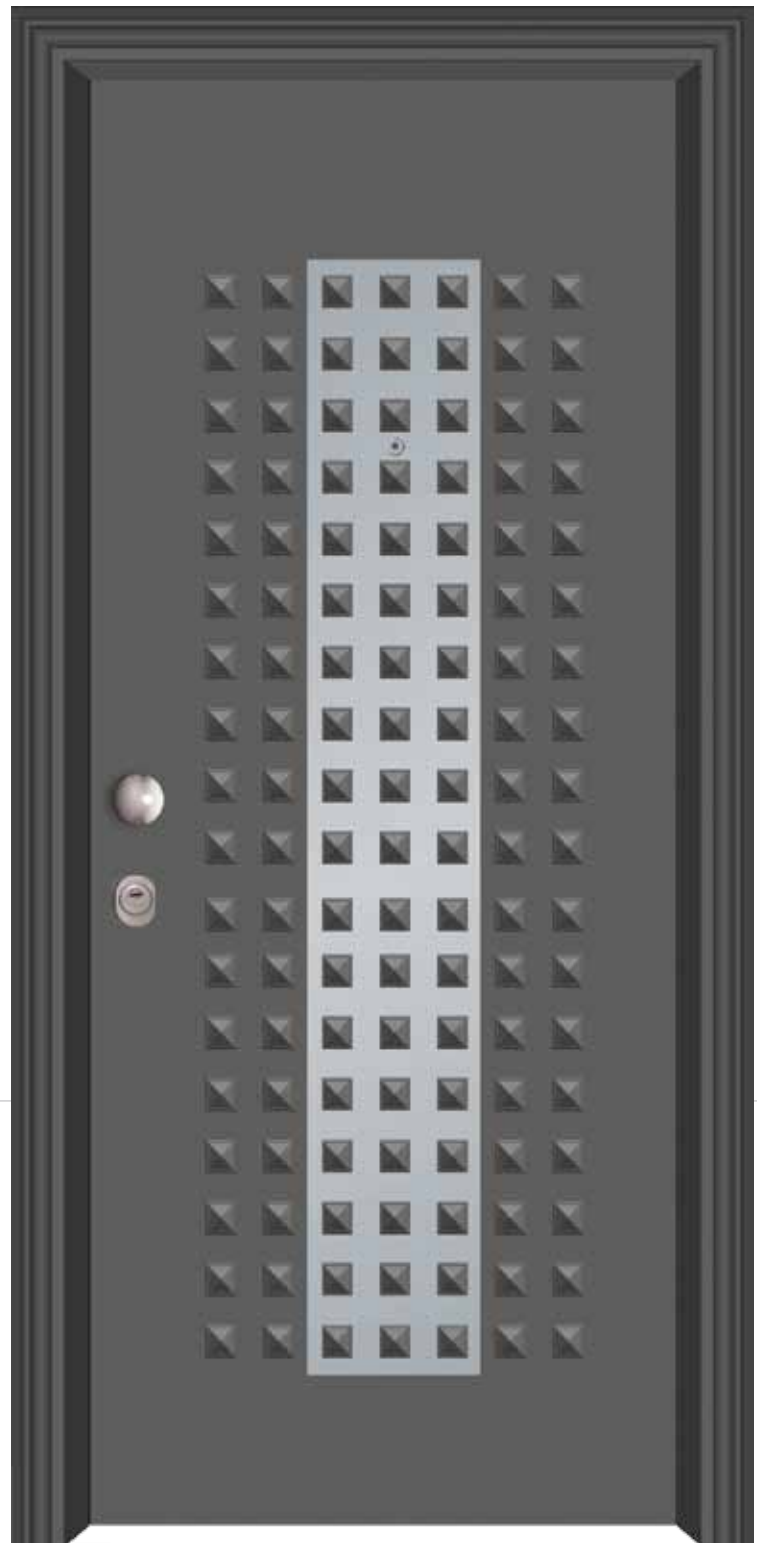

Ιnox και Παραδοσιακές Επενδύσεις / Inox and Traditional Panels

ET850518